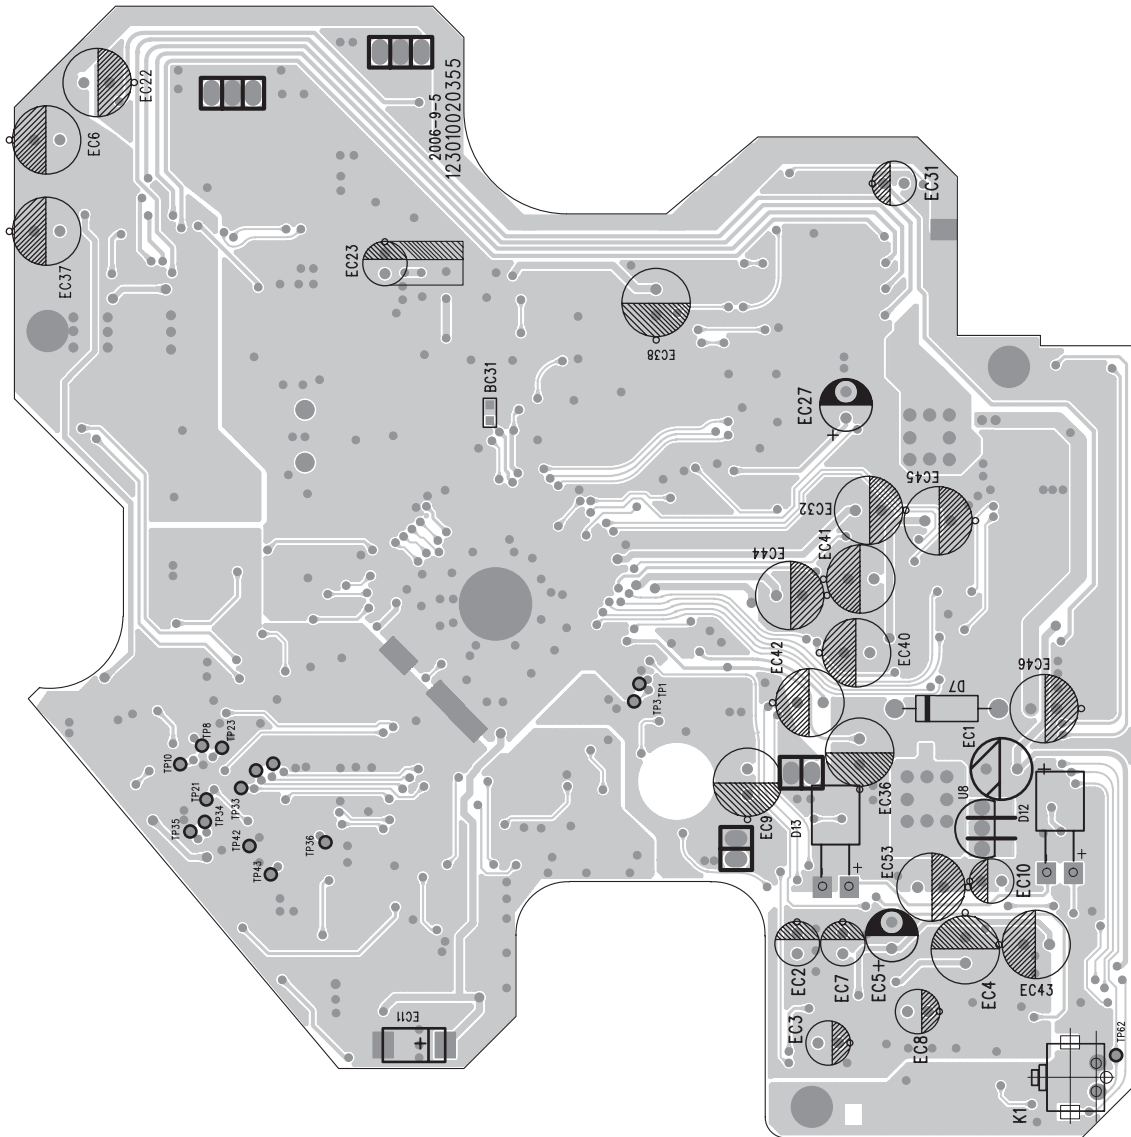

SERVO BOARD - LAYOUT DIAGRAM TOP VIEW