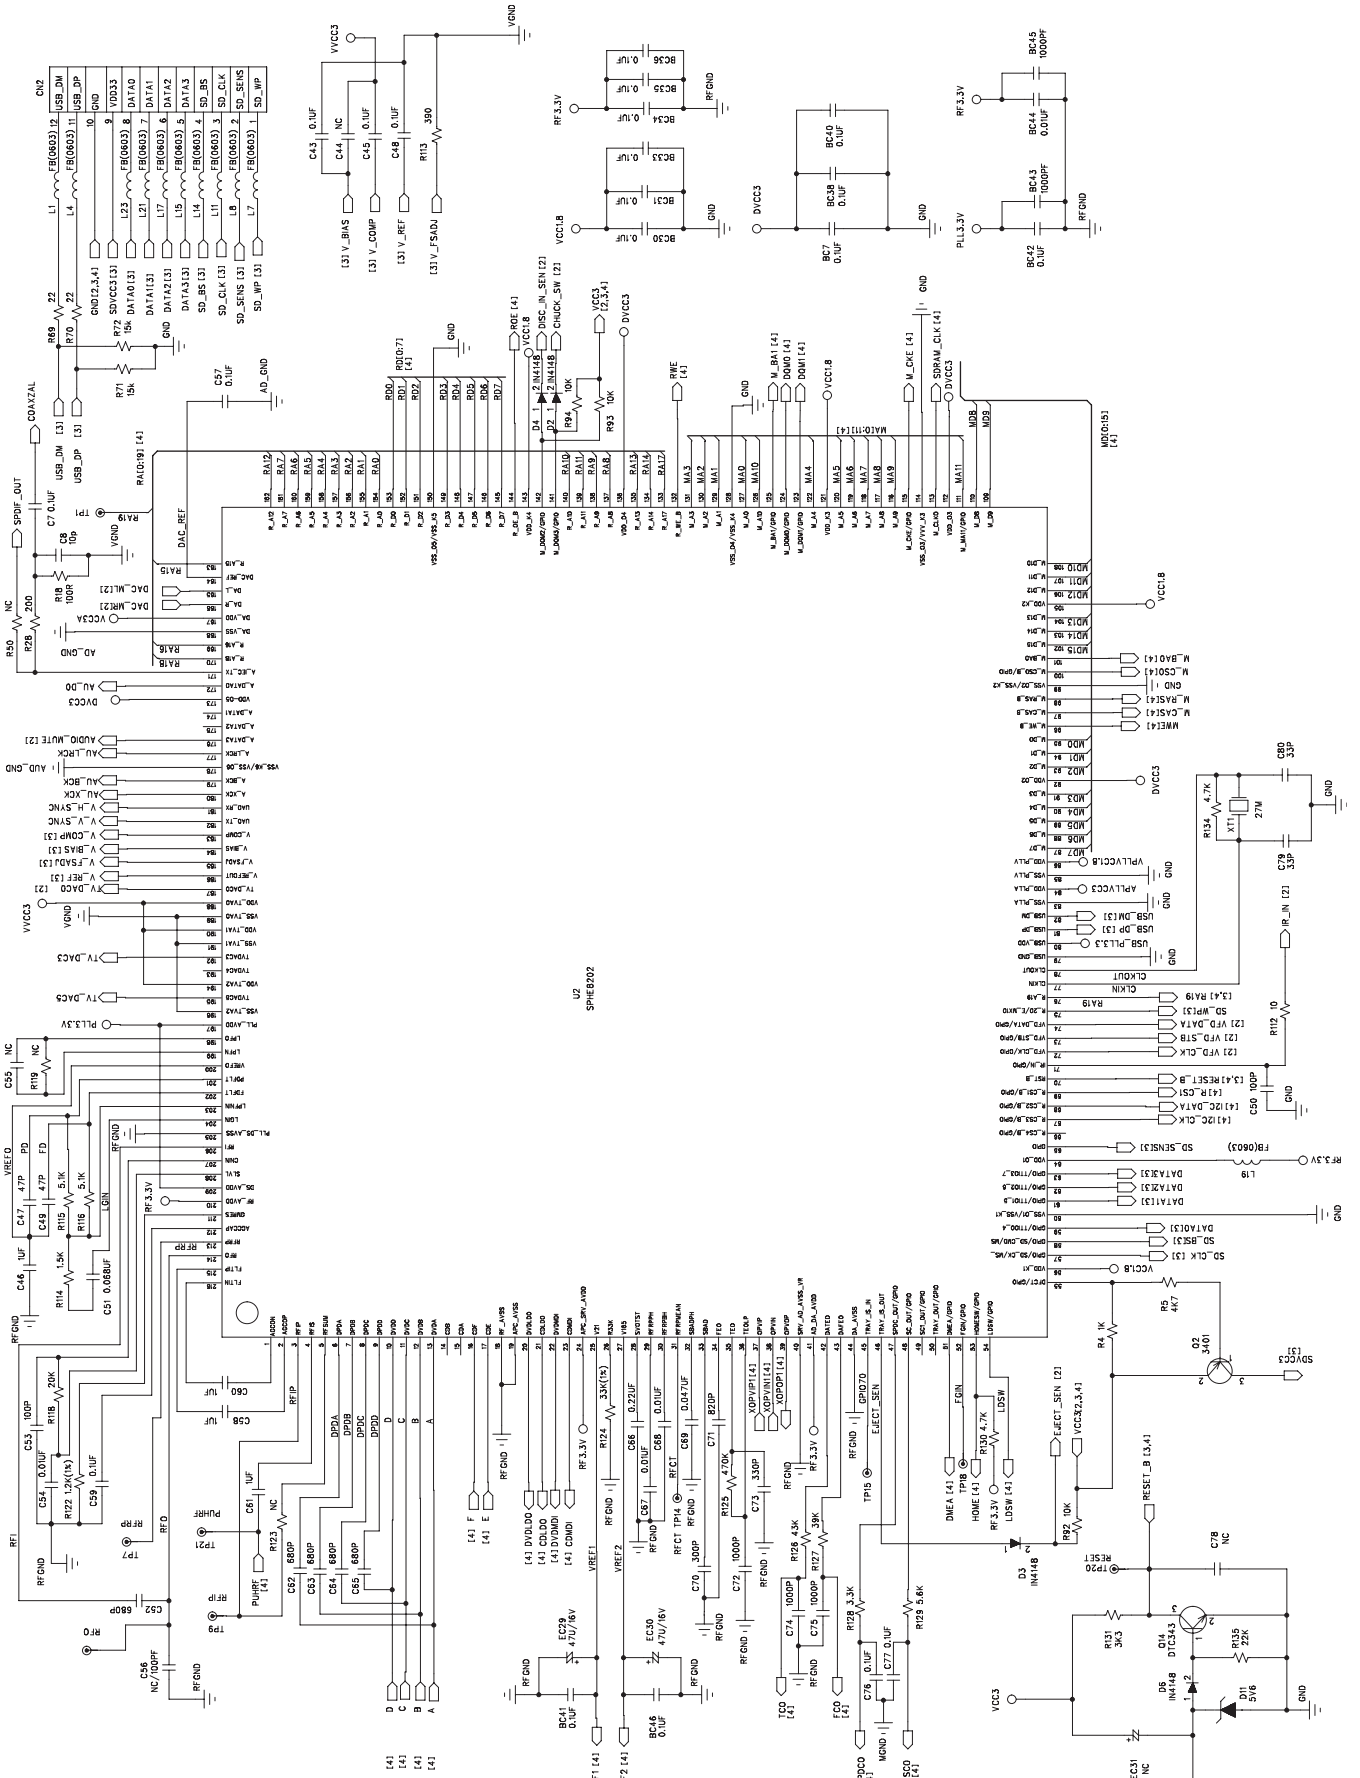

# MAIN BOARD - PCB LAYOUT TOP VIEW

# MAIN BOARD - PCB LAYOUT BOTTOM VIEW

P/N:12300001070 2006-10-25  
DVD7031&RUS MB SIDE-A VER.1

# SERVO BOARD - CIRCUIT DIAGRAM